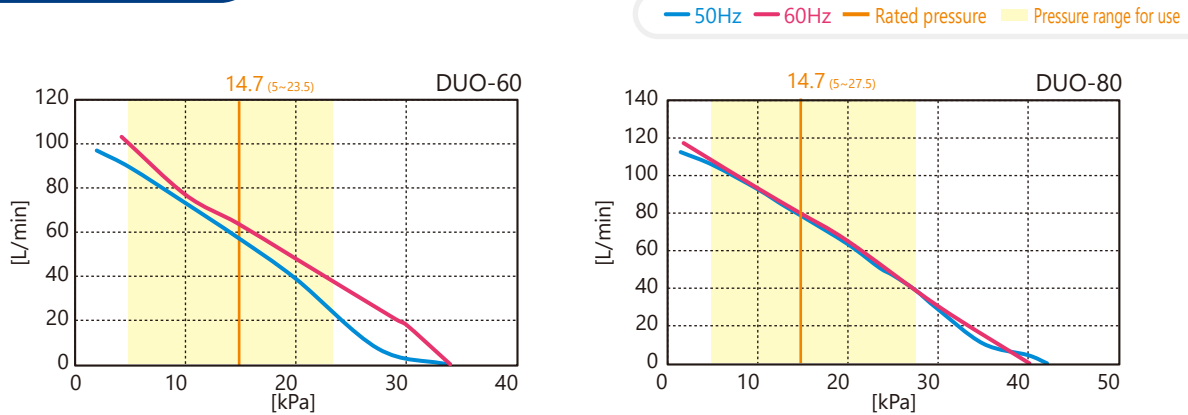

Medium capacity air pump
DUO-60/80

- Pressure type
- Easy restart by micro switch
- Two directional control valve
- No need of grounding
- Outdoor (Rainproof) use

Applications

- Septic tank (biological contact aeration)
- Air injection for bubble bath
- Small capacity compressor

Dimensions

Specifications

| | DUO-60 | | DUO-80 | |
|--------------------------|-------------|----|--------|----|
| Rated voltage [V] | AC120 / 230 | | | |
| Power frequency [Hz] | 50 | 60 | 50 | 60 |
| Rated pressure [kPa] | 14.7 | | | |
| Airflow volume [L/min] | 60 | | 80 | |
| Power consumption [W] | 39 | | 58 | |
| Sound level [dBA] | 35 | | | |
| Weight [kg] | 6 | | | |

Performance Curve

* All characteristics values are only for reference, and are not guaranteed values.
* Note that the operating temperature for our pumps is 41°F(5°C) to 104°F(40°C).