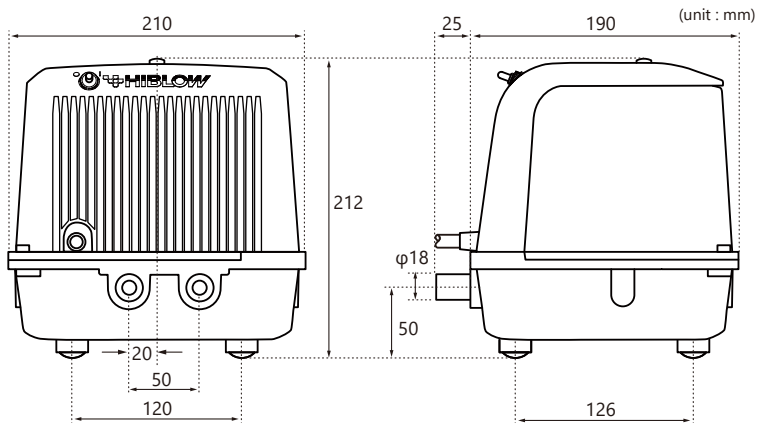

Medium capacity air pump
DUO-60/80

- Pressure type
- Easy restart by micro switch
- Two directional control valve
- No need of grounding
- Outdoor (Rainproof) use

Applications

- Septic tank (biological contact aeration)
- Air injection for bubble bath
- Small capacity compressor

Dimensions

Specifications

| | DUO-60 | | DUO-80 | |
|--------------------------|-------------|----|--------|----|
| Rated voltage [V] | AC120 / 230 | | | |
| Power frequency [Hz] | 50 | 60 | 50 | 60 |
| Rated pressure [kPa] | 14.7 | | | |
| Airflow volume [L/min] | 60 | | 80 | |
| Power consumption [W] | 39 | | 58 | |
| Sound level [dBA] | 35 | | | |
| Weight [kg] | 6 | | | |